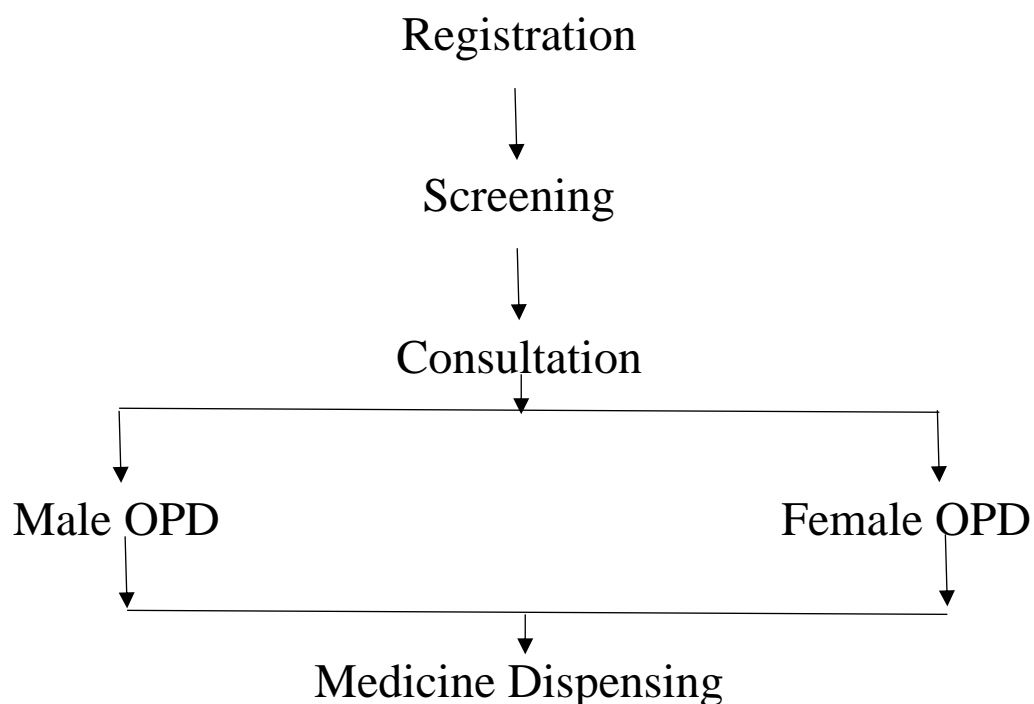

Flow Chart of The Camp

The Organizers felicitated Hospital Staff by giving flower bouquet. The Organizers and patient were happy with the camp and the way it was conducted. The village people and organizers also requested to conduct the follow-up camps on a monthly & bi-monthly basis along with different specialties.