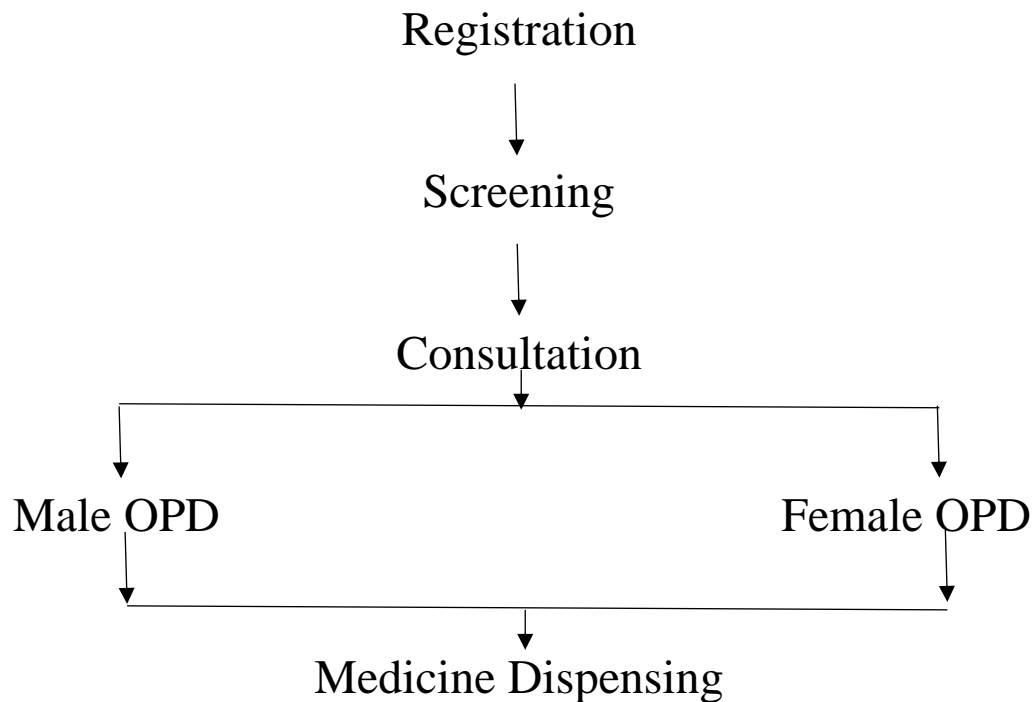

costs approximately 2 to 4 thousand Rupees & Allopathy Medicines like Tablet, Syrup etc. around 7 thousand Rupees..

Flow Chart of The Camp

The Organizers felicitated Hospital Staff by giving flower bouquet. The Organizers and patient were happy with the camp and the way it was conducted. The village people and organizers also requested to conduct the follow-up camps on a monthly & bi-monthly basis along with different specialties.